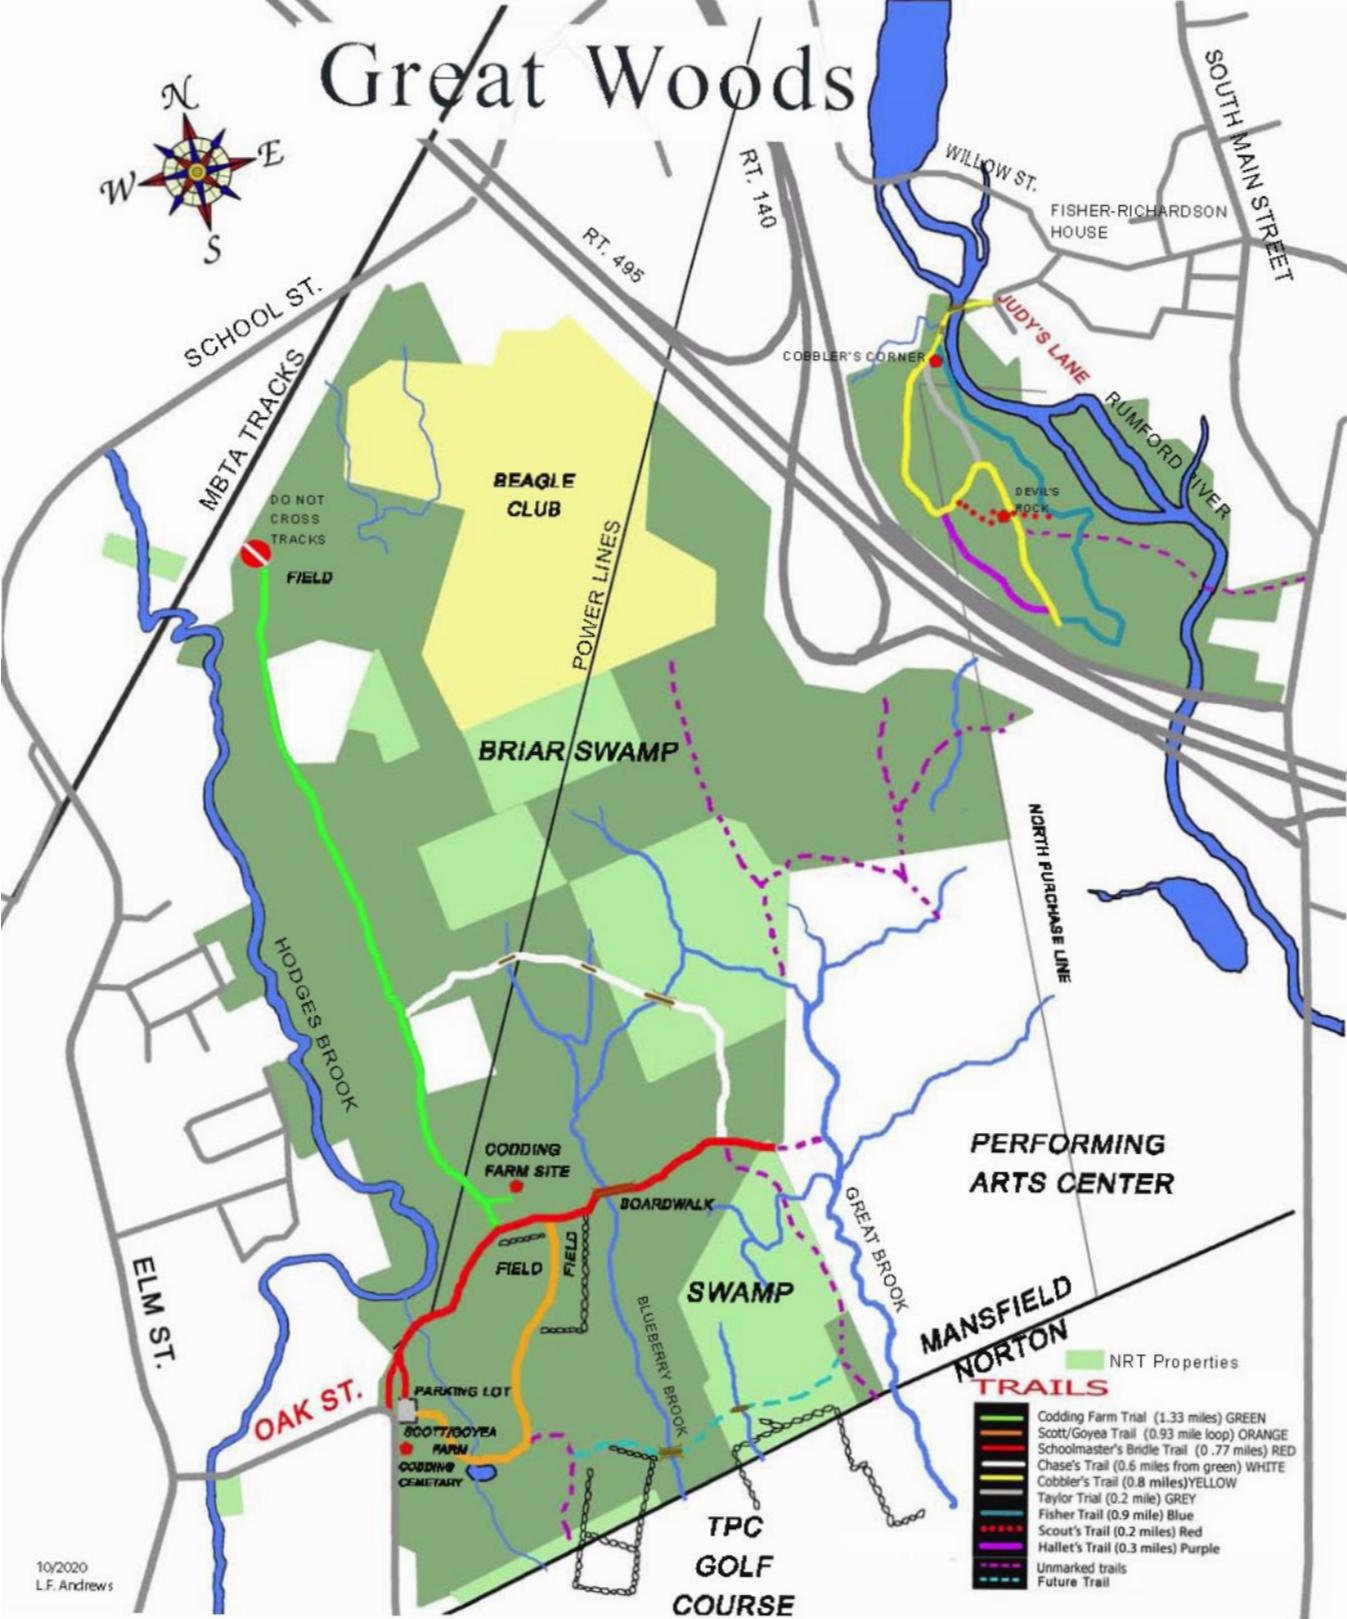

Great Woods

- TRAILS**
- Codding Farm Trail (1.33 miles) GREEN
 - Scott/Goyea Trail (0.93 mile loop) ORANGE
 - Schoolmaster's Bridle Trail (0.77 miles) RED
 - Chase's Trail (0.6 miles from green) WHITE
 - Cobbler's Trail (0.8 miles) YELLOW
 - Taylor Trail (0.2 mile) GREY
 - Fisher Trail (0.9 mile) Blue
 - Scout's Trail (0.2 miles) Red
 - Hallet's Trail (0.3 miles) Purple
 - - - Unmarked trails
 - - - Future Trail