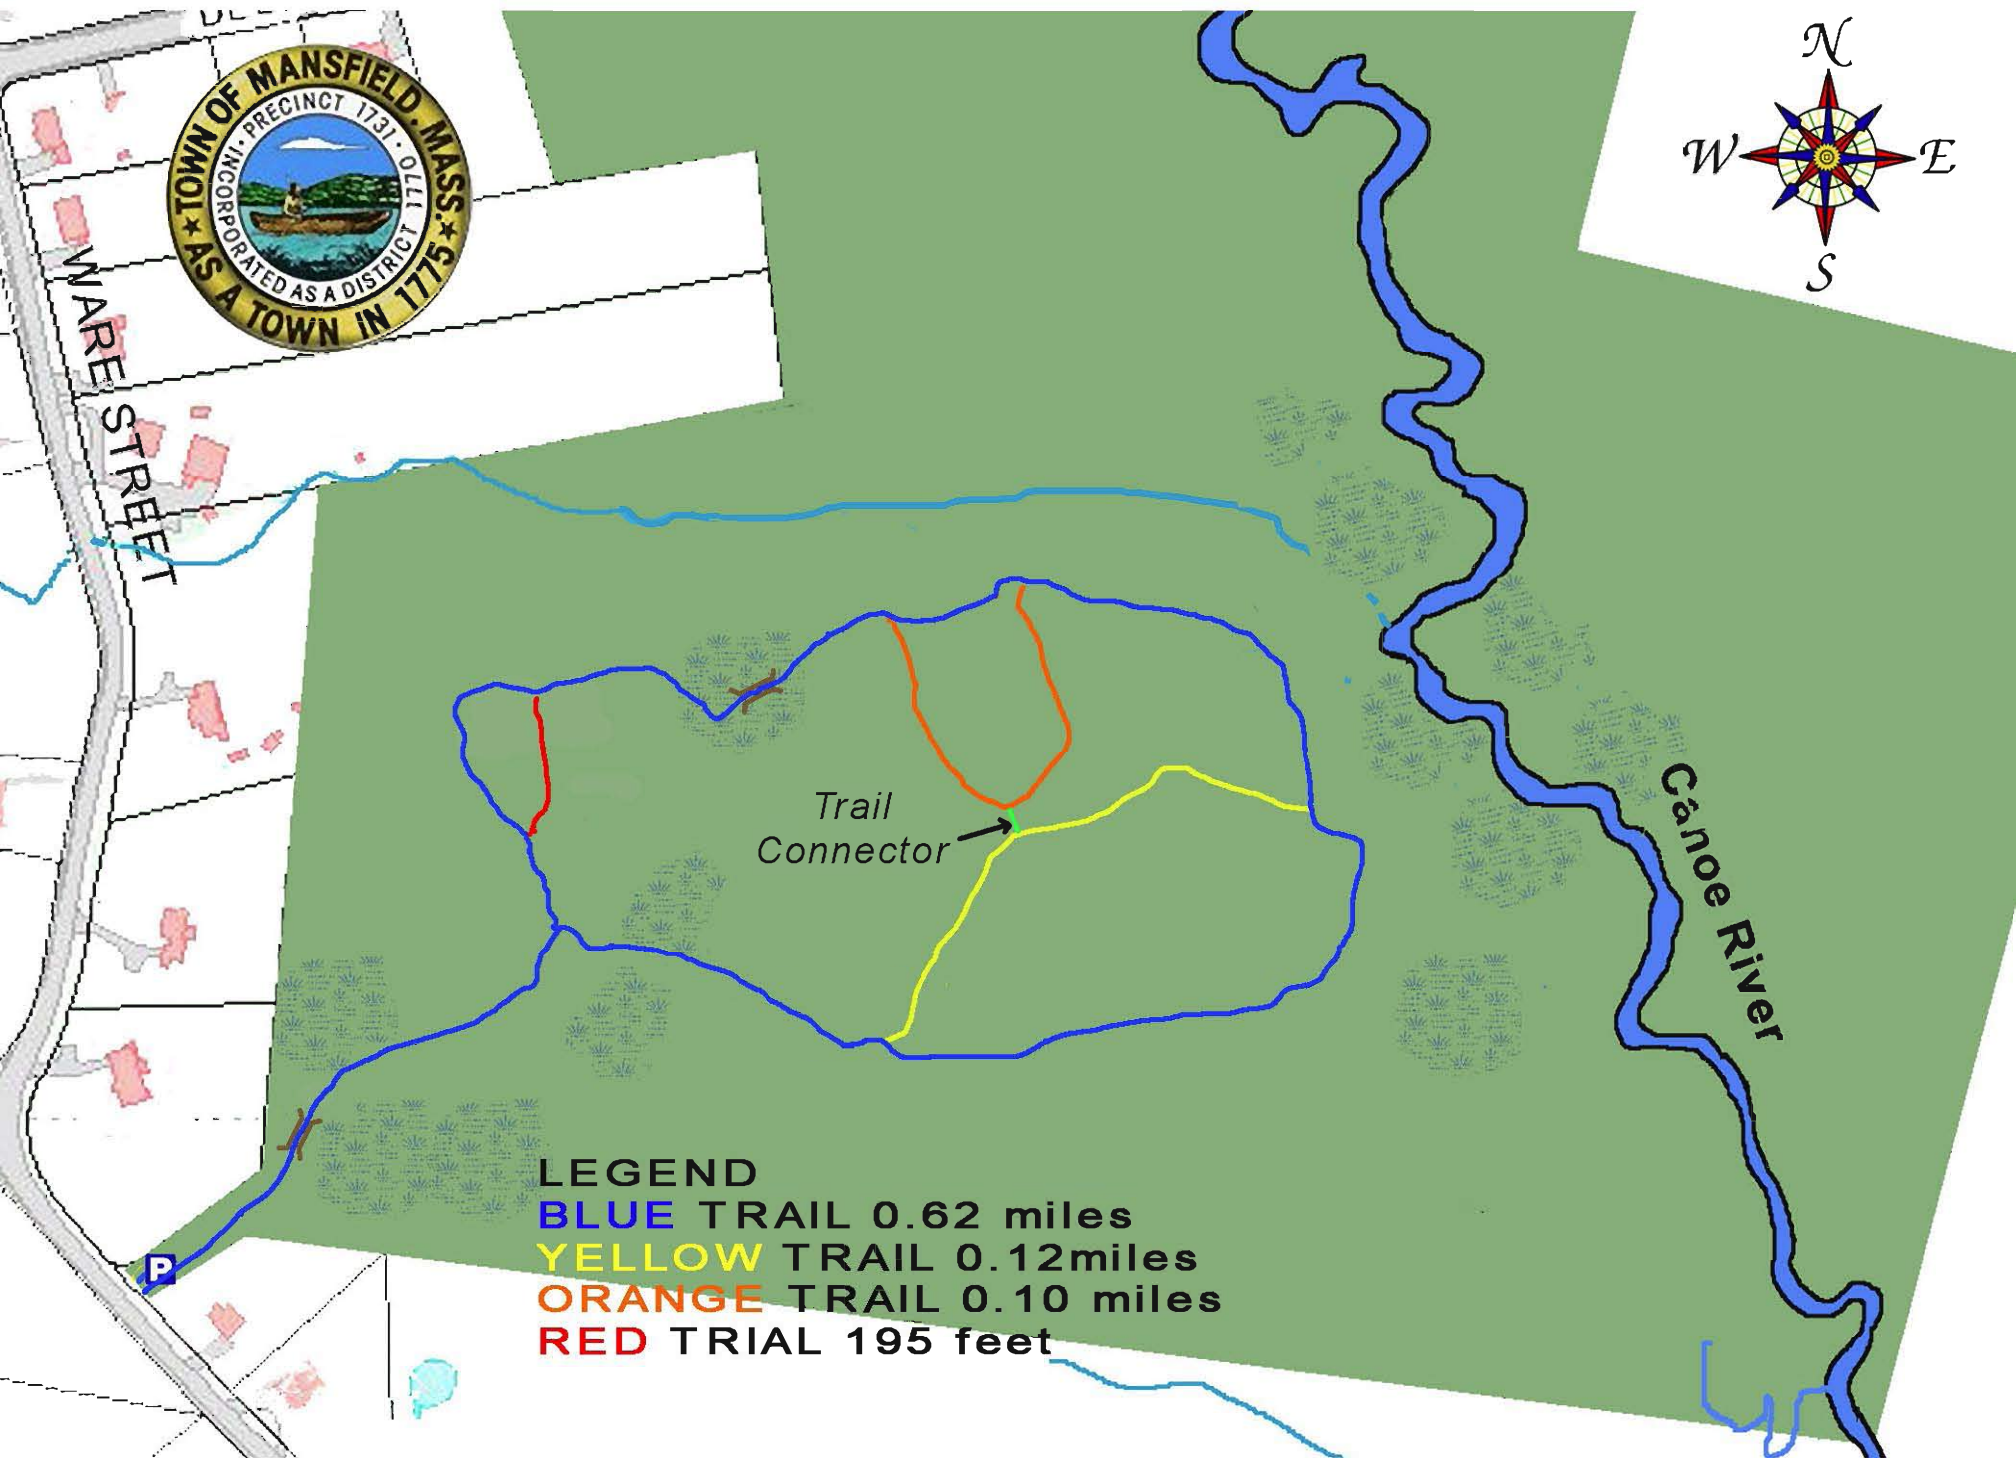

MARIE STRESE MEMORIAL CONSERVATION AREA

- LEGEND**
- BLUE** TRAIL 0.62 miles
 - YELLOW** TRAIL 0.12 miles
 - ORANGE** TRAIL 0.10 miles
 - RED** TRAIL 195 feet